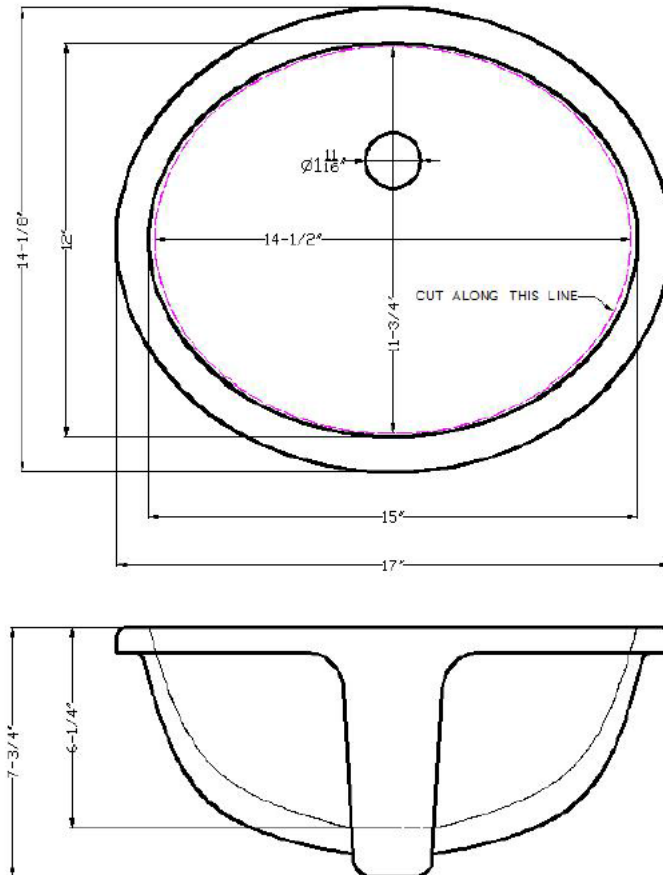

# Single Bowl Sink

SIN-POR-UNDOVLWHT-1512

## Specifications

### FEATURES:

- 7.5" (190mm) deep
- 1-1/16" (43mm) drain opening
- Minimum cabinet size: 21"

These sinks are listed by the International Association of Plumbing and Mechanical Officials as meeting the requirements of the Uniform Plumbing Code.