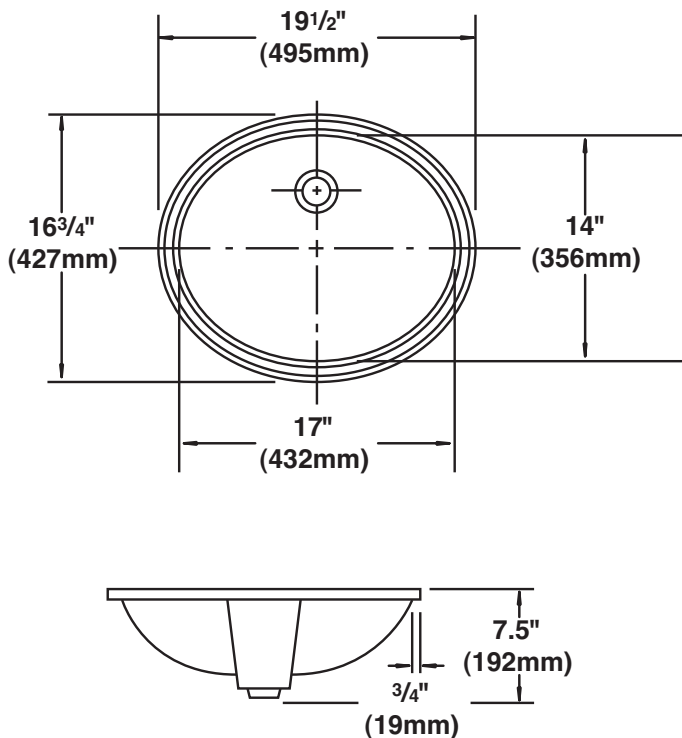

PF1714U

**Undermount Lavatory
Vitreous China**

Product Features

- Vitreous china
- 17" X 14" (reveal)
- Oval undercounter lavatory
- Concealed front overflow
- Can be mounted for ADA installation
- Mounting clips included
- Interior Depth: 6-1/2"

PF1714U

Codes and Standards

- ADA
- IAPMO/UPC
- ASME/ANSI A112.19.2M
- CSA B45

Specified Model

Model	Model Description	Color Finishes
PF1714U	17X14 VC Undercounter lavatory	○ White ○ Biscuit

PF1714U

Undermount Lavatory Vitreous China

Product Specification:

The undercounter lavatory shall be 16 3/4" in length and 19 1/2" in width. Lavatory shall be made of vitreous china. Lavatory shall include overflow and mounting clips. Lavatory shall be PROFLO model PF1714U.