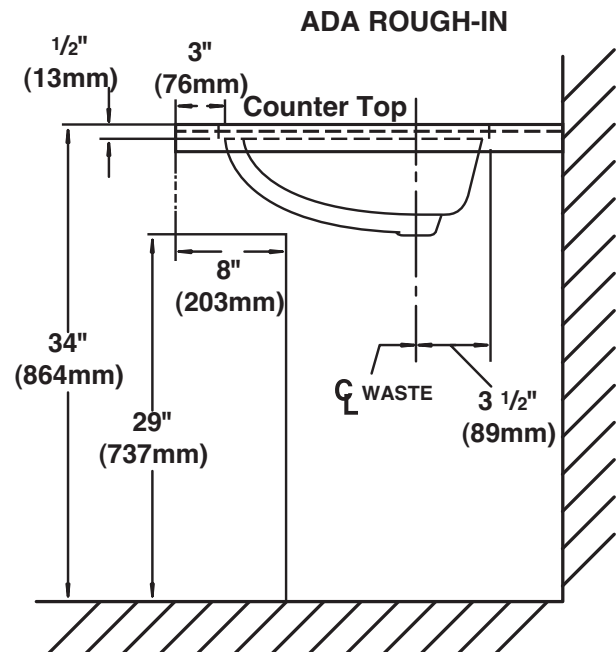

PF1714U

**Undermount Lavatory
Vitreous China**

Product Features

- Vitreous china
- 17" X 14" (reveal)
- Oval undercounter lavatory
- Concealed front overflow
- Can be mounted for ADA installation
- Mounting clips included
- Interior Depth: 6-1/2"

PF1714U

Codes and Standards

- ADA
- IAPMO/UPC
- ASME/ANSI A112.19.2M
- CSA B45

Specified Model

Model	Model Description	Color Finishes
PF1714U	17X14 VC Undercounter lavatory	○ White ○ Biscuit

PF1714U

Undermount Lavatory Vitreous China

Product Specification:

The undercounter lavatory shall be 16 3/4" in length and 19 1/2" in width. Lavatory shall be made of vitreous china. Lavatory shall include overflow and mounting clips. Lavatory shall be PROFLO model PF1714U.