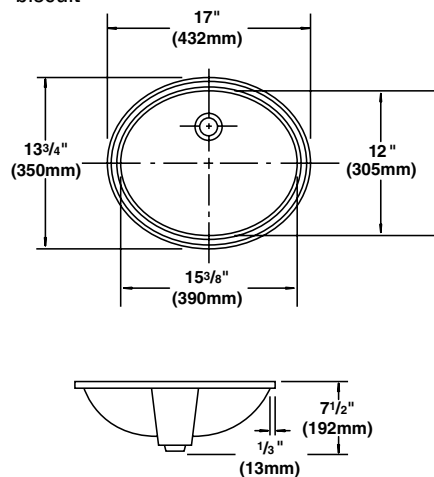

PF1512U

Undercounter Lavatory Vitreous China

Product Features

- Vitreous china
- 15" x 12" (reveal)
- Oval undercounter lavatory
- Concealed front overflow
- Can be mounted for ADA installation
- Mounting clips included
- Available in white and biscuit
- Bowl depth 5-3/4"

Available Colors

- White (WH)
- Biscuit (BS)

Model Numbers

- PF1512UWH** 15" x 12" vc undercounter lavatory - white
PF1512UBS 15" x 12" vc undercounter lavatory - biscuit

PF1512U

Product Specifications

Warranty and Codes