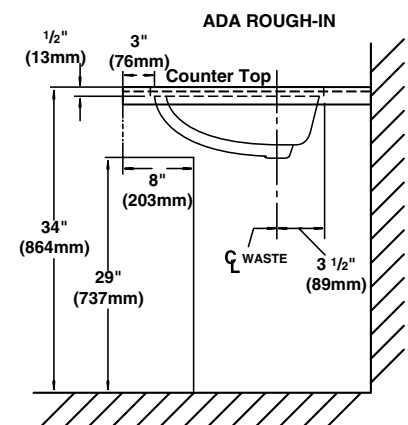

PF1512U

Undercounter Lavatory Vitreous China

Product Features

- Vitreous china
- 15" x 12" (reveal)
- Oval undercounter lavatory
- Concealed front overflow
- Can be mounted for ADA installation
- Mounting clips included
- Available in white and biscuit
- Bowl depth 5-3/4"

Available Colors

- White (WH)
- Biscuit (BS)

Model Numbers

- PF1512UWH** 15" x 12" vc undercounter lavatory - white
PF1512UBS 15" x 12" vc undercounter lavatory - biscuit

PF1512U

Product Specifications

Warranty and Codes